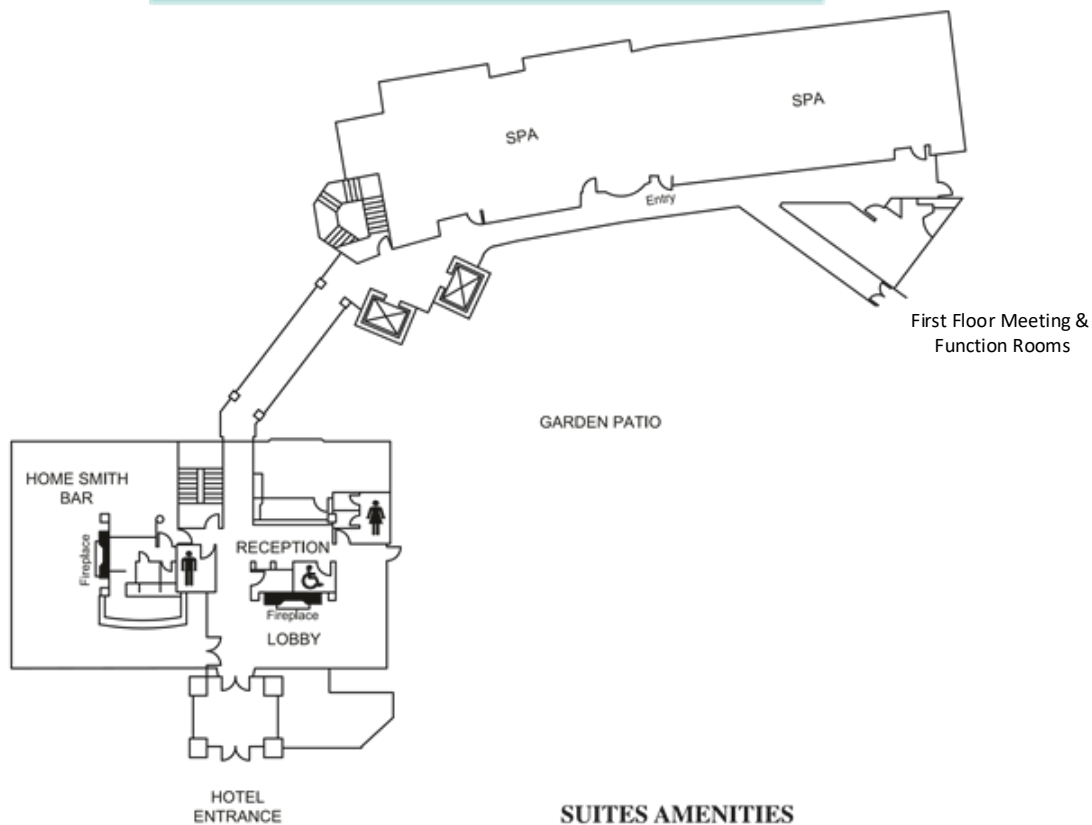

2nd FLOOR SPECIFICATIONS

ROOM	Dimensions in Feet	Ceiling Heights	Square Footage	Theatre Style	Banquet Style Max.	Banquet Style Min.	School Room Style	Reception Style	Board Room	U Shape
GARRET	29 x 31	11' 10"	913	50	60	45	40	77	24	20
HUMBER	25 x 57	10'	1473	120	100	70	72	124	52	40
YORK	21 x 24	8' to centre 9'8"	516	40	40	20	24	44	18	20
VICTORIA	20 x 42	9' 7"	865	64	64	45	36	73	30	30

THE HOTEL FIRST FLOOR

GUEST ROOM AMENITIES

Rooms and suites overlook the picturesque Humber Valley parklands and feature the following amenities:

- Windows along corridor overlooking the beautiful courtyard patio
- 100% cotton linen
- Comfy down pillows & duvet
- Luxury bath robes
- Oversized deep soaking whirlpool tub
- Separate glass shower enclosure
- All season fireplace
- Private in-room bar
- 32" flat screen television
- Individual stereo sound system including music in the ensuite
- High speed internet connection - complimentary WIFI
- Three telephones with two lines and conference phone
- Voice mail system
- In-room movies
- iPod docking station
- In-room safe
- Coffee maker
- Complimentary bottles of water
- Hair dryer
- Functioning windows

SUITES AMENITIES

All 13 suites are located in the historic Old Mill building and feature the following amenities:

- Separate living room with an all-season fireplace and queen pull-out couch
- Elevated ceiling
- Hardwood flooring
- Exclusivity with only 4 suites per floor
- Two 32" flat screen televisions with in-room movies, one in the bedroom and a second in the living room
- Luxurious down duvets and pillows with 100% cotton sheets
- 100% natural micro-cotton bath robes and complimentary cozy slippers
- Private in-room bar
- High speed internet connection - complimentary WIFI
- Three telephones with two lines, speaker phone and voice mail system
- Functioning windows
- Personalized in-room safe
- iPod docking station
- Coffee maker
- Complimentary bottles of water
- Hair dryer
- Ironing board