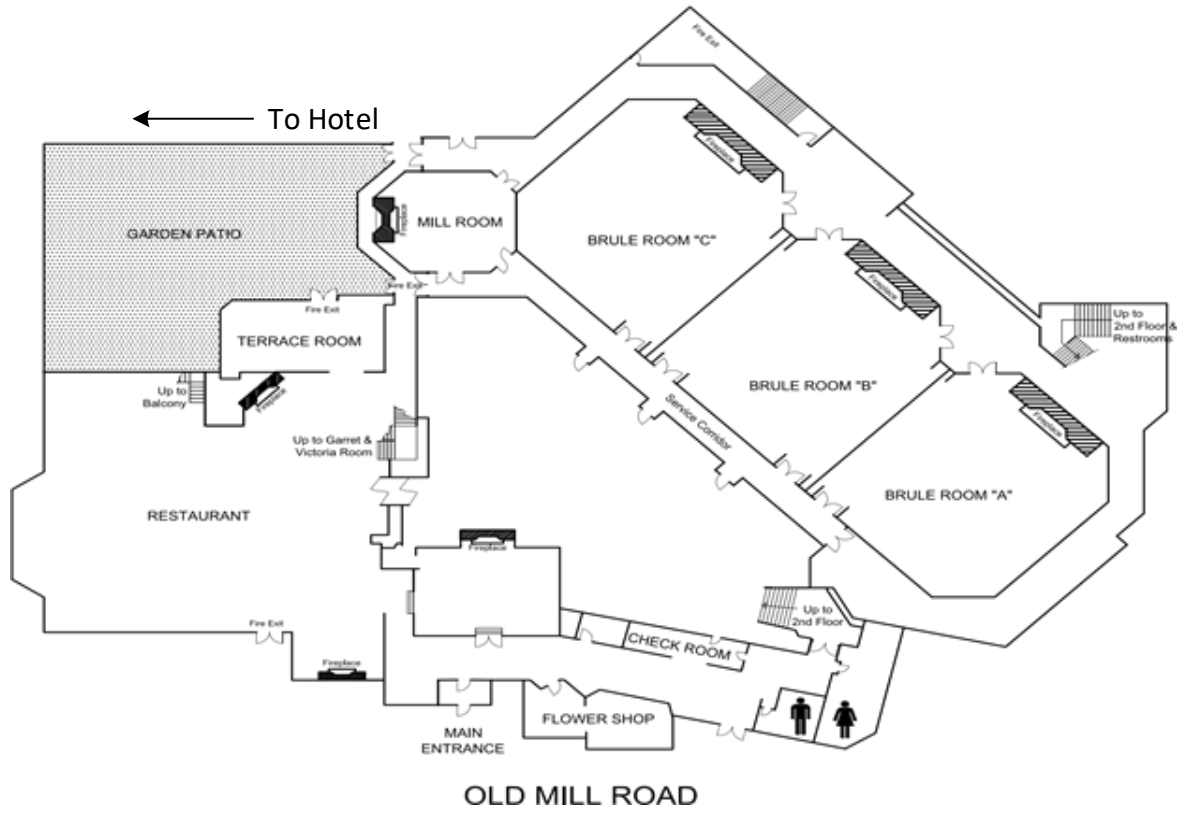

1st FLOOR SPECIFICATIONS

ROOM	Dimensions in Feet	Ceiling Heights	Square Footage	Theatre Style	Banquet Style Max.	Banquet Style Min.	School Room Style	Reception Style	Board Room	U Shape
BRÛLÉ 'A'	51 x 54	9' 10" to centre 13'	2785	240	200	110	140	240	----	----
BRÛLÉ 'B'	52 x 54	9' 10" to centre 13'	2836	240	200	110	140	240	----	----
BRÛLÉ 'C'	51 x 54	9' 10" to centre 13'	2785	240	200	110	140	240	----	----
BRÛLÉ 'A, B & C'	154 x 54	9' 10" to centre 13'	8406	720	720	350	480	720	----	----
MILL ROOM	26 x 27	7' 10" to centre 8' 11"	703	59	59	30	32	59	24	28

2nd FLOOR SPECIFICATIONS