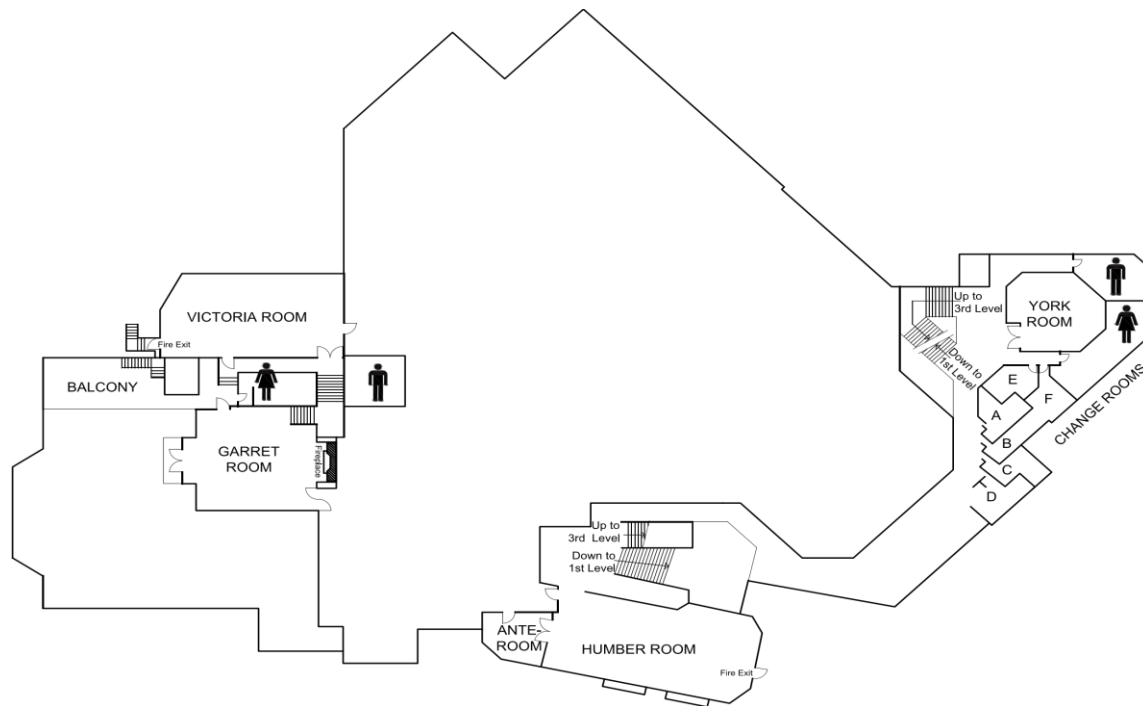

ROOM	Dimensions in Feet	Ceiling Heights	Square Footage	Theatre Style	Banquet Style Max.	Banquet Style Min.	School Room Style	Reception Style	Board Room	U Shape
GARRET	29 x 31	11' 10"	913	50	60	45	40	77	24	20
HUMBER	25 x 57	10'	1473	120	100	70	72	124	52	40
YORK	21 x 24	8' to centre 9'8"	516	40	40	20	24	44	18	20
VICTORIA	20 x 42	9' 7"	865	64	64	45	36	73	30	30