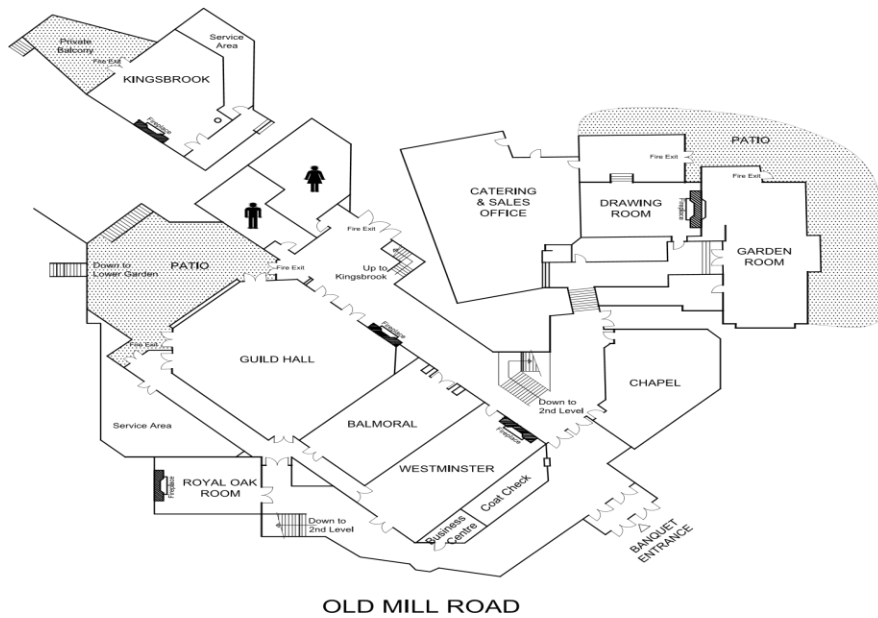

3rd FLOOR SPECIFICATIONS

ROOM	Dimensions in Feet	Ceiling Heights	Square Footage	Theatre Style	Banquet Style Max.	Banquet Style Min.	School Room Style	Reception Style	Board Room	U Shape
ROYAL OAK ROOM	17 x 30	9' 10"	510	----	18	12	----	----	18	----
GARDEN ROOM	18 x 48	11'	877	48	54	30	36	74	30	26
DRAWING ROOM	24 x 30	8' 6"	748	----	36	24	----	63	18	12
WEST MINSTER	28 x 54	14'	1528	129	110	80	108	129	44	49
BALMORAL	29 x 46	14'	1347	114	100	60	96	114	40	44
GUILDHALL	53 x 53	14'	2852	241	200	150	160	241	----	50
KINGSBROOK	21 x 34	9' 1"	764	50	50	30	24	64	20	24